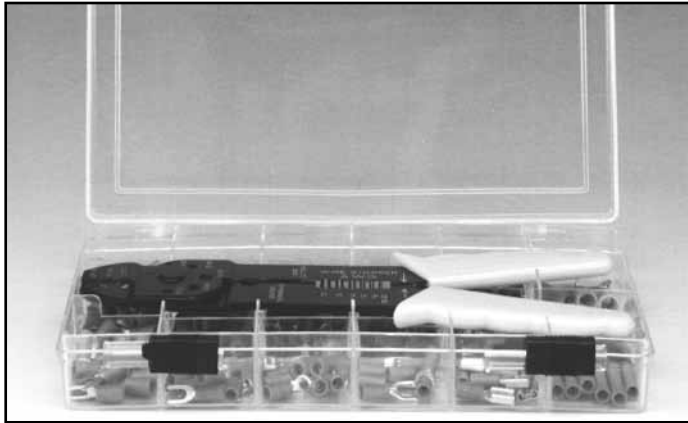

## TERMINAL KITS

Our 150 piece terminal kit offers the consumer, as well as the Service Dept., a great selection of solderless terminals in a convenient, lockable, shatterproof nylon storage case. Each kit comes complete with a crimping/stripping tool. This product is a must for emergency situations in the field and fits nicely in hand tool boxes for yard or shop use.