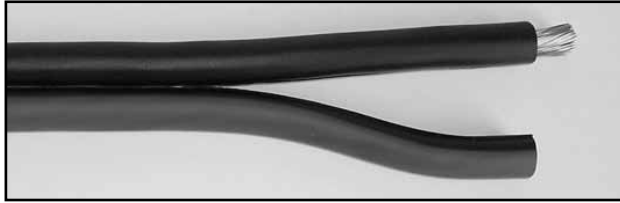

# SIAMESE PAIRED CABLE

- AMERICAN MADE
- Cojoined, Flexible, Tough Insulation, 90°C. Rated
- EXTRA Fine Stranding\* For High Current Capacity

Part #	Gauge	Color	Length	Price
EP4592/2	10	White/Black	25'	28.09
EP4594/2	10	White/Black	100'	84.25
EP4596/2	8	Yellow/Black	25'	34.22
EP4598/2	8	Yellow/Black	100'	124.43
EP4600/2	6	Orange/Black	25'	55.85
EP4602/2	6	Orange/Black	100'	203.08
EP4606/2	4	Red/Black	25'	83.68
EP4608/2	4	Red/Black	100'	304.28
EP4612/2	2	Red/Black	25'	127.93
EP4614/2	2	Red/Black	100'	465.20

- *Excellent for use on:*  
 OUTBOARD STARTERS  
 TROLLING MOTORS  
 WINDLASS INSTALLATIONS  
 REMOTE LOCATED BATTERIES

\*STRANDING: 8 GA.:31/23ga, 6 GA.:133/27ga., 4 GA.:133/25ga, 2 GA.:259/26ga

# WELDING CABLE

- AMERICAN MADE
- Flexible, Super Tough, 90°C. Rated Insulation
- SUPER Fine Stranding\* for High Current Capacity
- *Absolutely Top Of The Line for:*  
 REMOTE LOCATED BATTERIES,  
 POWER INVERTERS & LONG RUNS  
 ON WINDLASS INSTALLATIONS.

# POWER, GROUND & AUDIO CABLE

- AMERICAN MADE
- Extremely Shiny and Smooth PVC Insulation
- SUPER Fine Stranding\* for High Current Capacity, 80°C Rated

Available in :	Wire	*Core	<u>100 ft. Roll</u>		<u>500 ft. Roll</u>		<u>1000 ft. Roll</u>	
	Gauge	Strand/ga.	Part #	Price	Part #	Price	Part #	Price
Black and Red	8	168/30	SHW8	60.62	SHW8H	293.75	SHW8M	567.52